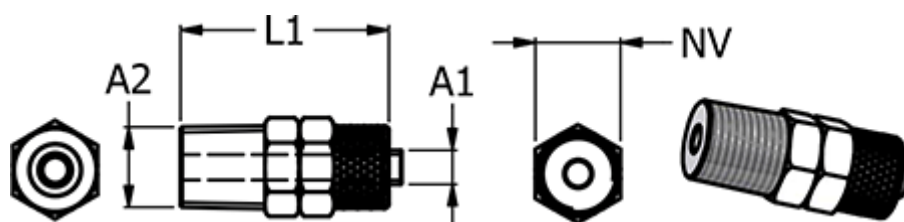

Article number: 586116128

Description: Push-on fitting 11.612-8, metal  $\text{Ø}8/6\text{-R } 1/2\text{'}$   
Straight connector

## Measures

Hose diameter A1	= 8/6
L1	= 34.5
NV	= 22
Thread A2	= R 1/2"